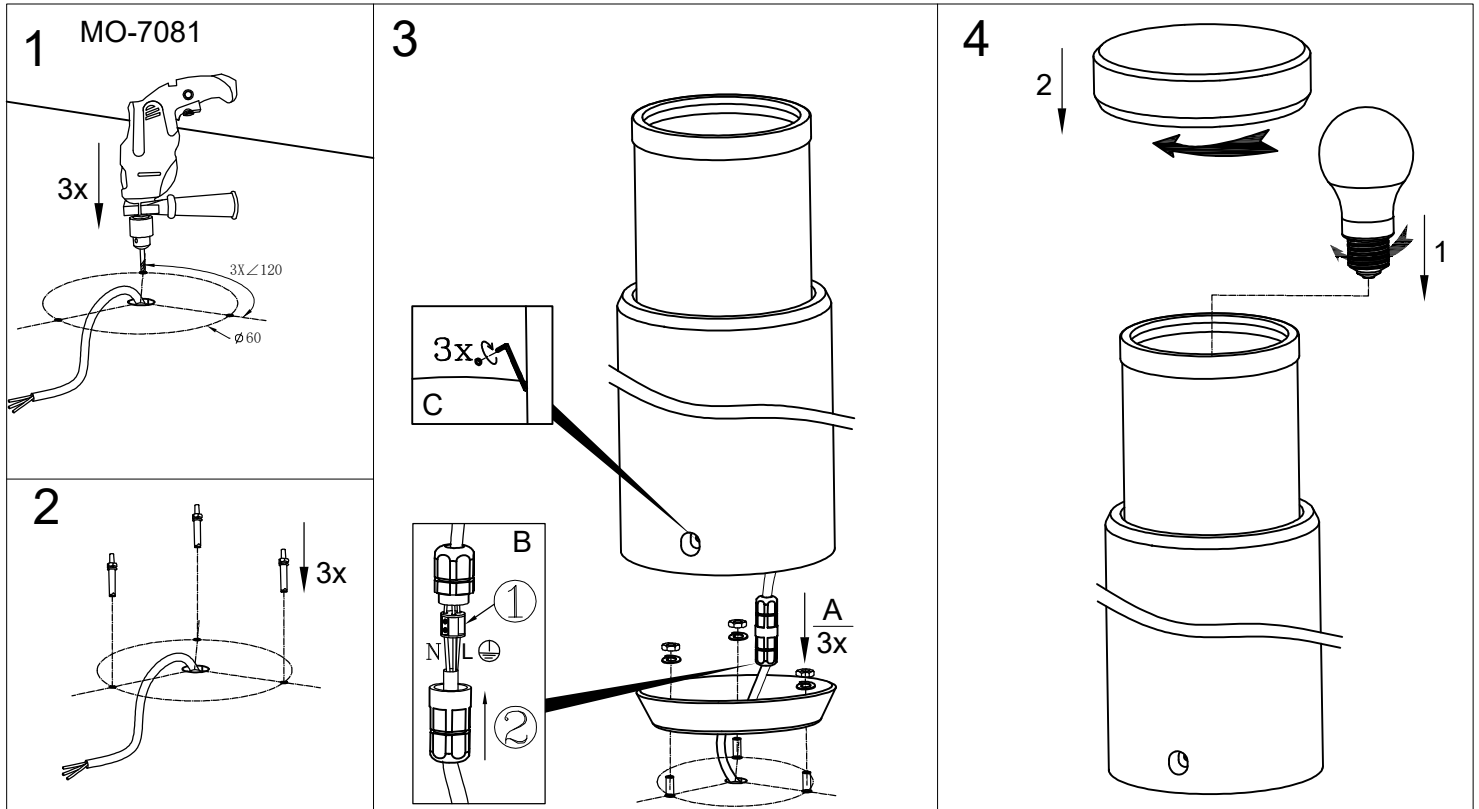

ATTENTION: FOR THIS OPERATION YOU HAVE TO CUT OFF THE POWER

MAXIMUM
220-240V~ 50/60Hz
E27 Max 25W

ATTENTION: FOR THIS OPERATION YOU HAVE TO CUT OFF THE POWER

MAXIMUM
220-240V~ 50/60Hz
E27 Max 25W